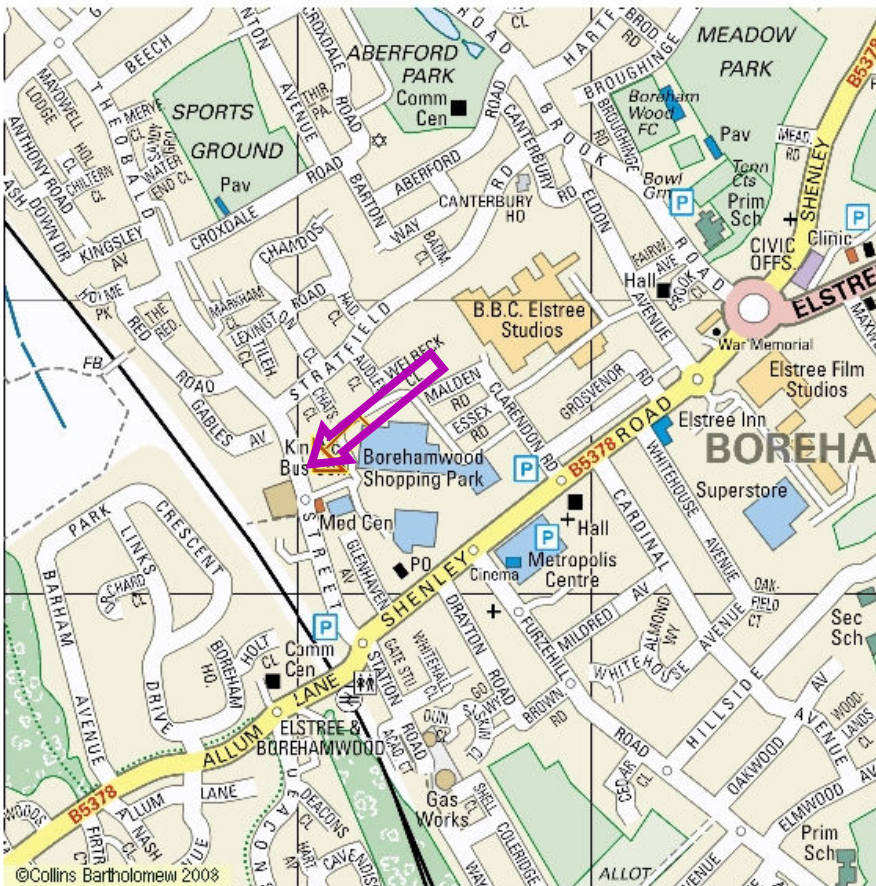

Directions

TAAP is located at the Kinetic Centre, Theobald Street, Borehamwood, Herts. WD6 4PJ

Please call us if you need further instructions:
0845 230 9787 or
0208 387 1762

Getting here

Public transport

We are a very short walk from Elstree & Borehamwood mainline train station, served by First Capital Connect trains. Trains into St. Pancras International (Kings Cross) take approx. 20 minutes.

Nearest tubes are Edgware (Northern Line) or Stanmore (Jubilee Line). Both approx. 15 - 20 mins away. Barnet tube (Northern Line) is also 20 mins away.

Bus no. 292 from Edgware goes to Borehamwood, or bus 615 from Stanmore. Bus 107 from Barnet.

By road

5 minute drive.

Approx. 15 minutes drive from junction 23 of the M25.

10 - 15 minutes drive.

10 - 15 minutes drive from J4.