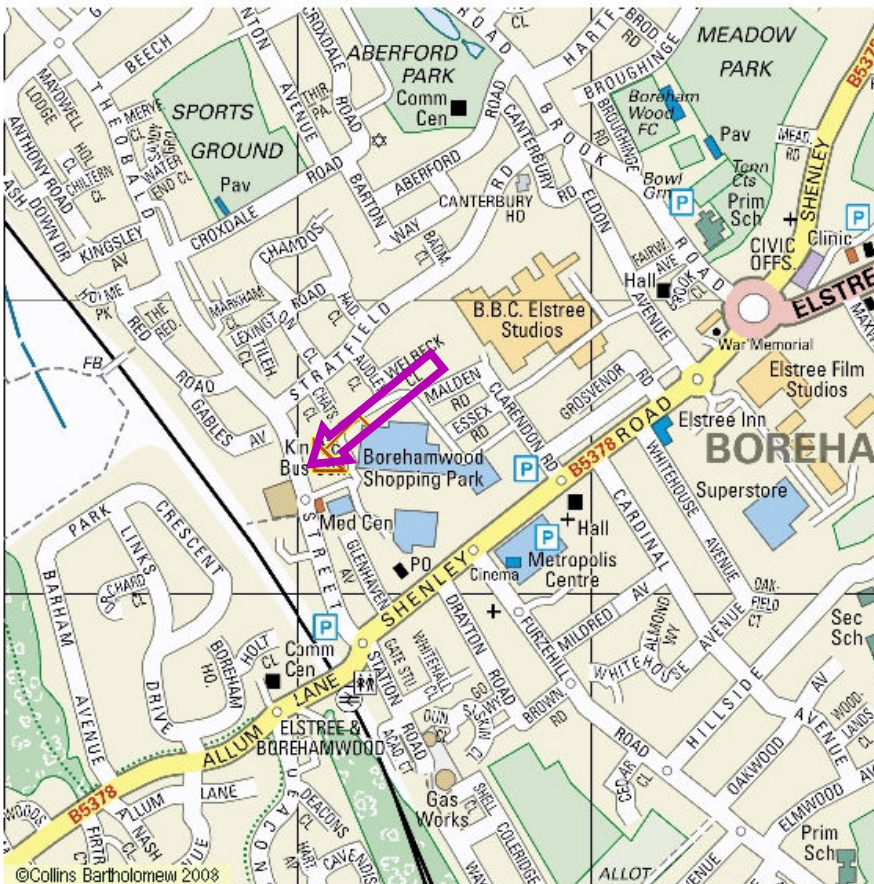

Mobile Workforce Solutions

Directions

TAAP is located at the Kinetic Centre, Theobald Street, Borehamwood, Herts. WD6 4PJ

Parking

The Kinetic Centre has its own car park with plenty of allocated visitor parking spaces.

Public transport

We are a very short walk from Elstree & Borehamwood mainline train station, served by First Capital Connect trains. Trains into St. Pancras International (Kings Cross) take approx. 20 minutes.

Nearest tubes are Edgware (Northern Line) or Stanmore (Jubilee Line). Both approx. 15 - 20 mins away. Barnet tube (Northern Line) is also 20 mins away.

Bus no. 292 from Edgware goes to Borehamwood, or bus 615 from Stanmore. Bus 107 from Barnet.

By road

5 minute drive.

Approx. 15 minutes drive from junction 23 of the M25.

10 - 15 minutes drive.

10 - 15 minutes drive from J4.